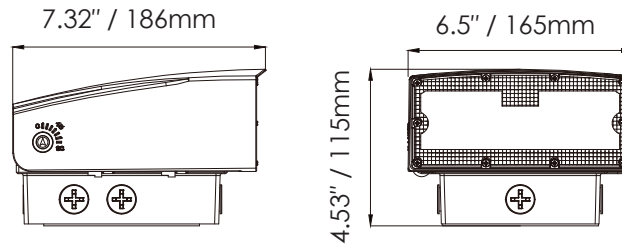

### ADJUSTABLE LED WALL PACK LIGHT

<b>Features</b>	<ul style="list-style-type: none"> <li>• CCT select luminaire that allows the installer to choose between 3000K/4000K/5000K at the time of installation.</li> <li>• Three selectable lumen options.</li> <li>• Die-cast aluminum housing with UV stabilized polycarbonate lens mounted with stainless steel hardware.</li> <li>• Offers a 0 to 90° tilt option. Mounts to standard 3 1/2" to 4" square and octagonal or 4 inch round electrical junction boxes, using a simple flip cover design for easy access.</li> <li>• LED light engine is weatherproof, rated IP65.</li> <li>• Integral on/off photocell</li> </ul>
<b>Application</b>	Ideal for outdoor illumination of commercial, retail, office, and warehouse applications.
<b>Environment</b>	Exterior; dry, damp, and wet locations.
<b>Material</b>	Die-cast aluminum
<b>Lens Details</b>	Polycarbonate lens
<b>Finish</b>	Bronze
<b>Input Voltage</b>	120-347V AC, 50/60Hz
<b>Dimming</b>	0-10V Dimming
<b>Wattage</b>	30W: 15W-20W-30W selectable 80W: 65W-70W-80W selectable
<b>Lumen</b>	135 Lm / W 30W up to 4,050Lm 80W up to 10,800Lm
<b>Color Temperature</b>	3CCT selectable: 3000K-4000K-5000K
<b>Dimensions</b>	30W: 7.32 x 6.5 x 4.53" (186 x 165 x 115mm) 80W: 8.98 x 7.8 x 5.51" (228 x 198 x 140mm)
<b>Weight</b>	30W - 2.99lbs (1.36kg) 80W - 4.90lbs (2.22kg)
<b>Beam Distribution</b>	90*110°
<b>Power Factor</b>	≥ 0.9
<b>Surge Protection</b>	4kV
<b>CRI</b>	> 70
<b>IP Rating</b>	IP65
<b>Operating Temperature</b>	-40°C~50°C (-40°F~122°F)
<b>Mounting</b>	Wall mount
<b>Certification</b>	cULus, DLC
<b>Warranty</b>	5-year limited warranty on LED and driver. Estimated 50,000 hours useful life of LED.

## DIMENSIONS

30W

80W