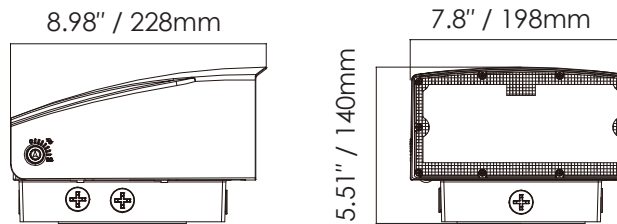

### ADJUSTABLE LED WALL PACK LIGHT

<b>Features</b>	<ul style="list-style-type: none"> <li>• CCT select luminaire that allows the installer to choose between 3000K/4000K/5000K at the time of installation.</li> <li>• Three selectable lumen options.</li> <li>• Die-cast aluminum housing with UV stabilized polycarbonate lens mounted with stainless steel hardware.</li> <li>• Offers a 0 to 90° tilt option. Mounts to standard 3 1/2" to 4" square and octagonal or 4 inch round electrical junction boxes, using a simple flip cover design for easy access.</li> <li>• LED light engine is weatherproof, rated IP65.</li> <li>• Integral on/off photocell</li> </ul>
<b>Application</b>	Ideal for outdoor illumination of commercial, retail, office, and warehouse applications.
<b>Environment</b>	Exterior; dry, damp, and wet locations.
<b>Material</b>	Die-cast aluminum
<b>Lens Details</b>	Polycarbonate lens
<b>Finish</b>	Bronze
<b>Input Voltage</b>	120-347V AC, 50/60Hz
<b>Dimming</b>	0-10V Dimming
<b>Wattage</b>	30W: 15W-20W-30W selectable 80W: 65W-70W-80W selectable
<b>Lumen</b>	135 Lm / W 30W up to 4,050Lm 80W up to 10,800Lm
<b>Color Temperature</b>	3CCT selectable: 3000K-4000K-5000K
<b>Dimensions</b>	30W: 7.32 x 6.5 x 4.53" (186 x 165 x 115mm) 80W: 8.98 x 7.8 x 5.51" (228 x 198 x 140mm)
<b>Weight</b>	30W - 2.99lbs (1.36kg) 80W - 4.90lbs (2.22kg)
<b>Beam Distribution</b>	90*110°
<b>Power Factor</b>	≥ 0.9
<b>Surge Protection</b>	4kV
<b>CRI</b>	> 70
<b>IP Rating</b>	IP65
<b>Operating Temperature</b>	-40°C~50°C (-40°F~122°F)
<b>Mounting</b>	Wall mount
<b>Certification</b>	cULus, DLC
<b>Warranty</b>	5-year limited warranty on LED and driver. Estimated 50,000 hours useful life of LED.

## ORDERING INFORMATION

Sample Number: AWP01B-30W-3C-SF

Model#	Wattage	CCT	Lens Options
AWP01B		3C	SF
AWP01B	<b>30W</b> 15W-20W-30W Selectable	3C 3CCT Selectable	SF Semi-Frosted
	<b>80W</b> 65W-70W-80W Selectable		

## DIMENSIONS

30W

80W