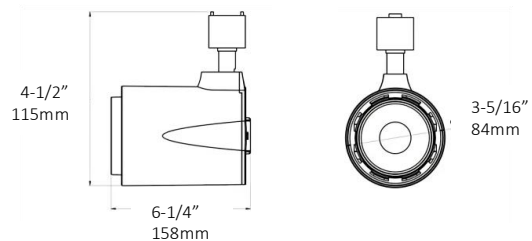

LTR-KB20W
LED TRACK FIXTURE

LTR Track System | Interior | Dry Location

Date	
Project	
Type	
Location	

ORDERING INFORMATION

Sample Number: LTR-KB20W-5CCT-3-90-BK

LTR-KB20W	5CCT			
Product #	CCT	Beam Angle	CRI	Finish
LTR-KB20W	5CCT <small>(2700K – 3000K – 3500K – 4000K – 5000K Selectable)</small>	1 15°	90 CRI > 90	BK Black
		2 24°	97 CRI > 97	WH White
		3 36°		SV Silver
		4 45°		
		5 60°		

SPECIFICATIONS

Environment	Interior, Dry Locations.
Material	Aluminum Construction
Finish	Black / White / Silver
Color Temperature	5CCT (2700K-3000K-3500K-4000K-5000K Selectable)
Beam Angle	15° / 24° / 38° / 45°
Input Voltage	120V, 60Hz
Wattage	20W
Lumen	Up to 2200Lm
CRI	90 / 97
Dimming	100%-10% TRIAC Dimming
Mounting	For Use with LTR Track System
Warranty	5 Years Limited Warranty Estimated 50,000 Hours Useful Life of LED

DIMENSIONS

FINISH

COLOR TEMPERATURE

BEAM ANGLE